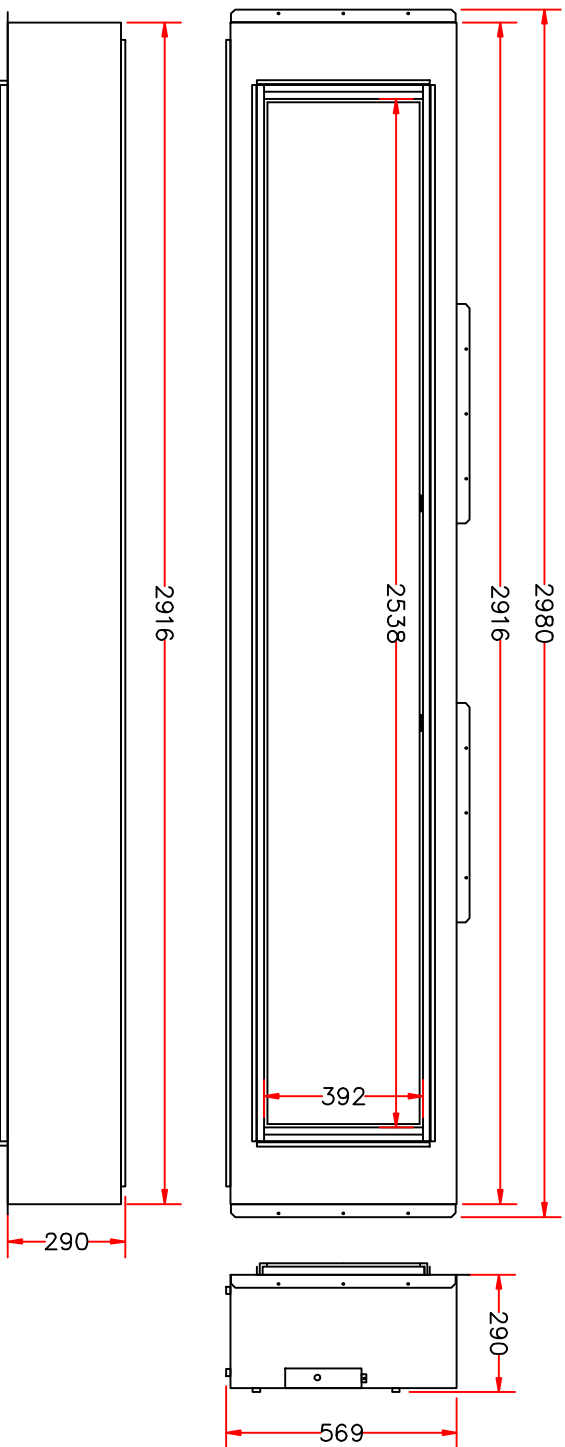

Volts	AC 120V/60Hz
Amps	13 Amps
Watts	1550 W
Low Heat	750 W
High Heat	1500W
No Heater	100 W
Lamps	LED
Rotor motor	AC 120V/60Hz 4W
Box Size	2451.1x355.6x584.2mm
Box Weight	67.3KG

Part Number	LSFV/8015	Modern Flames			
Series	Landscape Full Velw				
Model	8015				
Version	1.1	Date	May 7th, 2014	Drawn by	Cindy W

Volts	AC 120V/60Hz
Amps	13.4 Amps
Watts	1600 W
Low Heat	750 W
High Heat	1500W
No Heater	100 W
Lamps	LED
Rotor motor	AC 120V/60Hz 4W
Box Size	2959.1x355.6x584.2mm
Box Weight	75KG

Part Number	LSFV10015	Modern Flames			
Series	Landscape Full Velw				
Model	10015				
Version	1.1	Date	May 7th, 2014	Drawn by	Cindy W