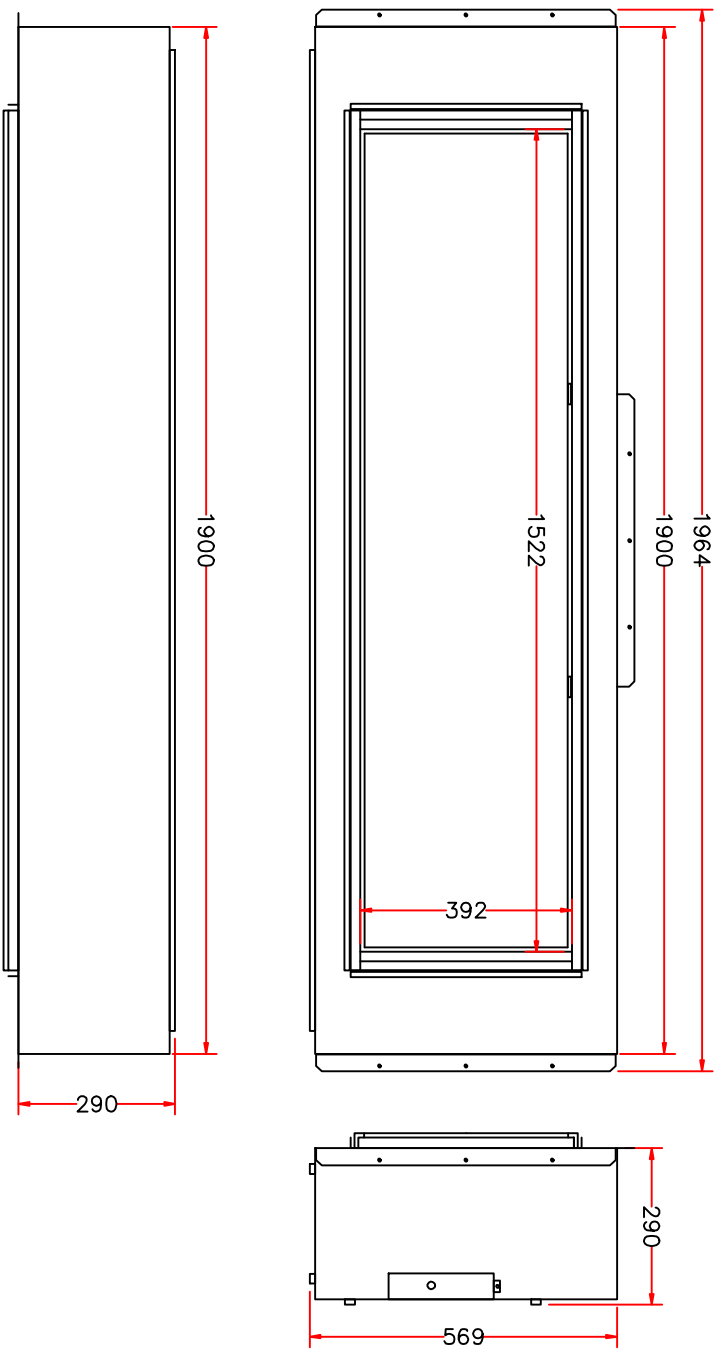

Volts	AC 120V/60Hz
Amps	12.75 Amps
Watts	1530 W
Low Heat	750 W
High Heat	1500W
No Heater	100 W
Lamps	LED
Rotor motor	AC 120V/60Hz 4W
Box Size	1435.1x355.6x584.2mm
Box Weight	45.5KG

Part Number	LSFV/4015	<h1>Modern Flames</h1>	
Series	Landscape Full View		
Model	4015		
Version	1.1		
Date	May 7th, 2014	Drawn by	Cindy W

Volts	AC 120V/60Hz
Amps	12.75 Amps
Watts	1530 W
Low Heat	750 W
High Heat	1500W
No Heater	100 W
Lamps	LED
Rotor motor	AC 120V/60Hz 4W
Box Size	1943.1x355.6x584.2mm
Box Weight	55.9KG

Part Number	LSFV6015	<h1>Modern Flames</h1>	
Series	Landscape Full View		
Model	6015		
Version	1.1		
Date	May 7th, 2014	Drawn by	Cindy W